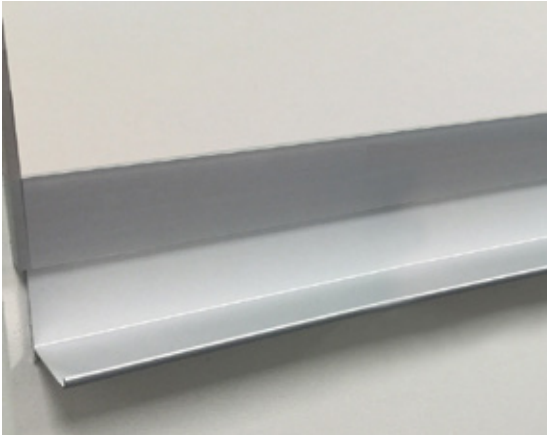

Universal PenShelf

A

B

C

D

E

Universal PenShelf

> Aluminum Tray for holding markers, erasers, presentation materials, etc.
Can be integrated or available with alternate mounting options.

Finishes:

Anodized aluminum

Varieties & Dimensions:

Universal Matte Anodized Aluminum Tray*

- A. U6153-VM 12" For VIP Applications
- B. U6153-MP12" Magnetic Mount/porcelain boards
- C. U6153-MG 12" Magnetic Mount/glass boards
- D. U6153-AM 12" Adhesive Mount/frameless glass
(front or back mountings)
- E. U6153-WM 12" Wall Mount