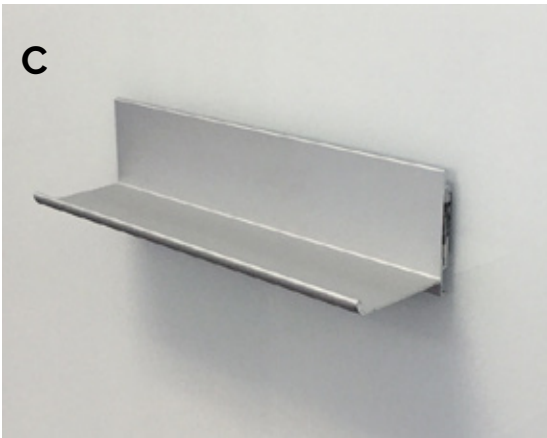

Universal PenShelf

A

B

C

D

E

Universal PenShelf

> Aluminum Tray for holding markers, erasers, presentation materials, etc.
Can be integrated or available with alternate mounting options.

Finishes:

Anodized aluminum

Varieties & Dimensions:

Universal Matte Anodized Aluminum Tray*

- A. U6153-VM 12" For VIP Applications
- B. U6153-MP12" Magnetic Mount/porcelain boards
- C. U6153-MG 12" Magnetic Mount/glass boards
- D. U6153-AM 12" Adhesive Mount/frameless glass
(front or back mountings)
- E. U6153-WM 12" Wall Mount